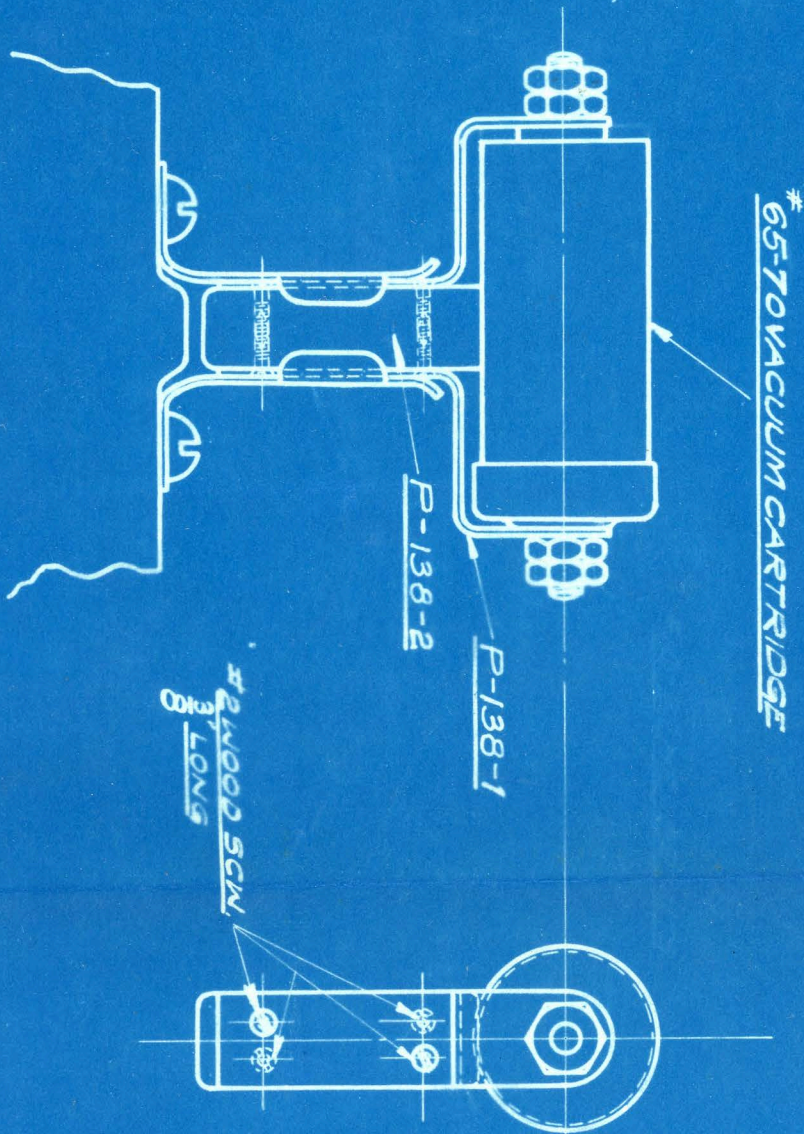

P-138

L. S. BRACH SUPPLY CO.  
127-129 SUSSEX AVENUE  
NEWARK, N. J. U. S. A.

DRAWN *POG*  
TRACED *POG*  
CHECKED  
APPROVED  
APPROVED  
DATE *5-17-19*  
SCALE *FULL SIZE*

SH.	CONT. SH.
OPER.	DESCRIPTION

TITLE *#6570 CARTRIDGE ADOPTED*  
KIND *TO FIT POSTAL CARBON MOUNT'S*  
MATERIAL | SIZE

REVISION

USED ON

P-138