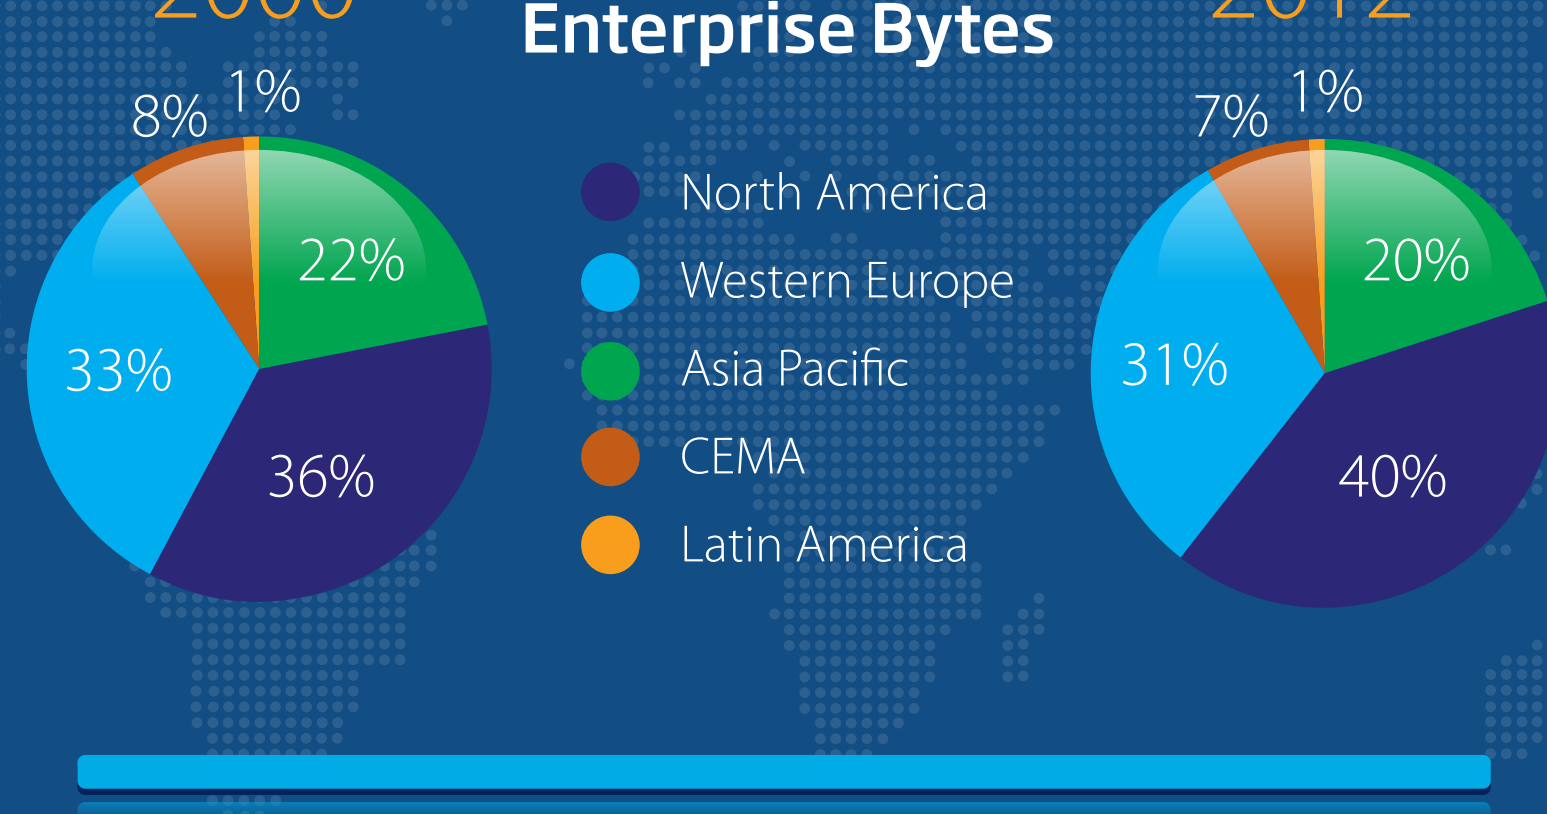

## RESURGENCE OF ENTERPRISE DOMINANCE

## TOP 10 COUNTRIES Installed Raw Capacity (All Media Types)

Rank	2000	2005	2012
1	USA	USA	USA
2	Japan	PRC	PRC
3	Germany	Japan	Germany
4	PRC	Germany	Japan
5	United Kingdom	United Kingdom	United Kingdom
6	France	France	Brazil
7	Korea	Italy	France
8	Italy	Brazil	India
9	Canada	Korea	Russia
10	Australia	Canada	Korea