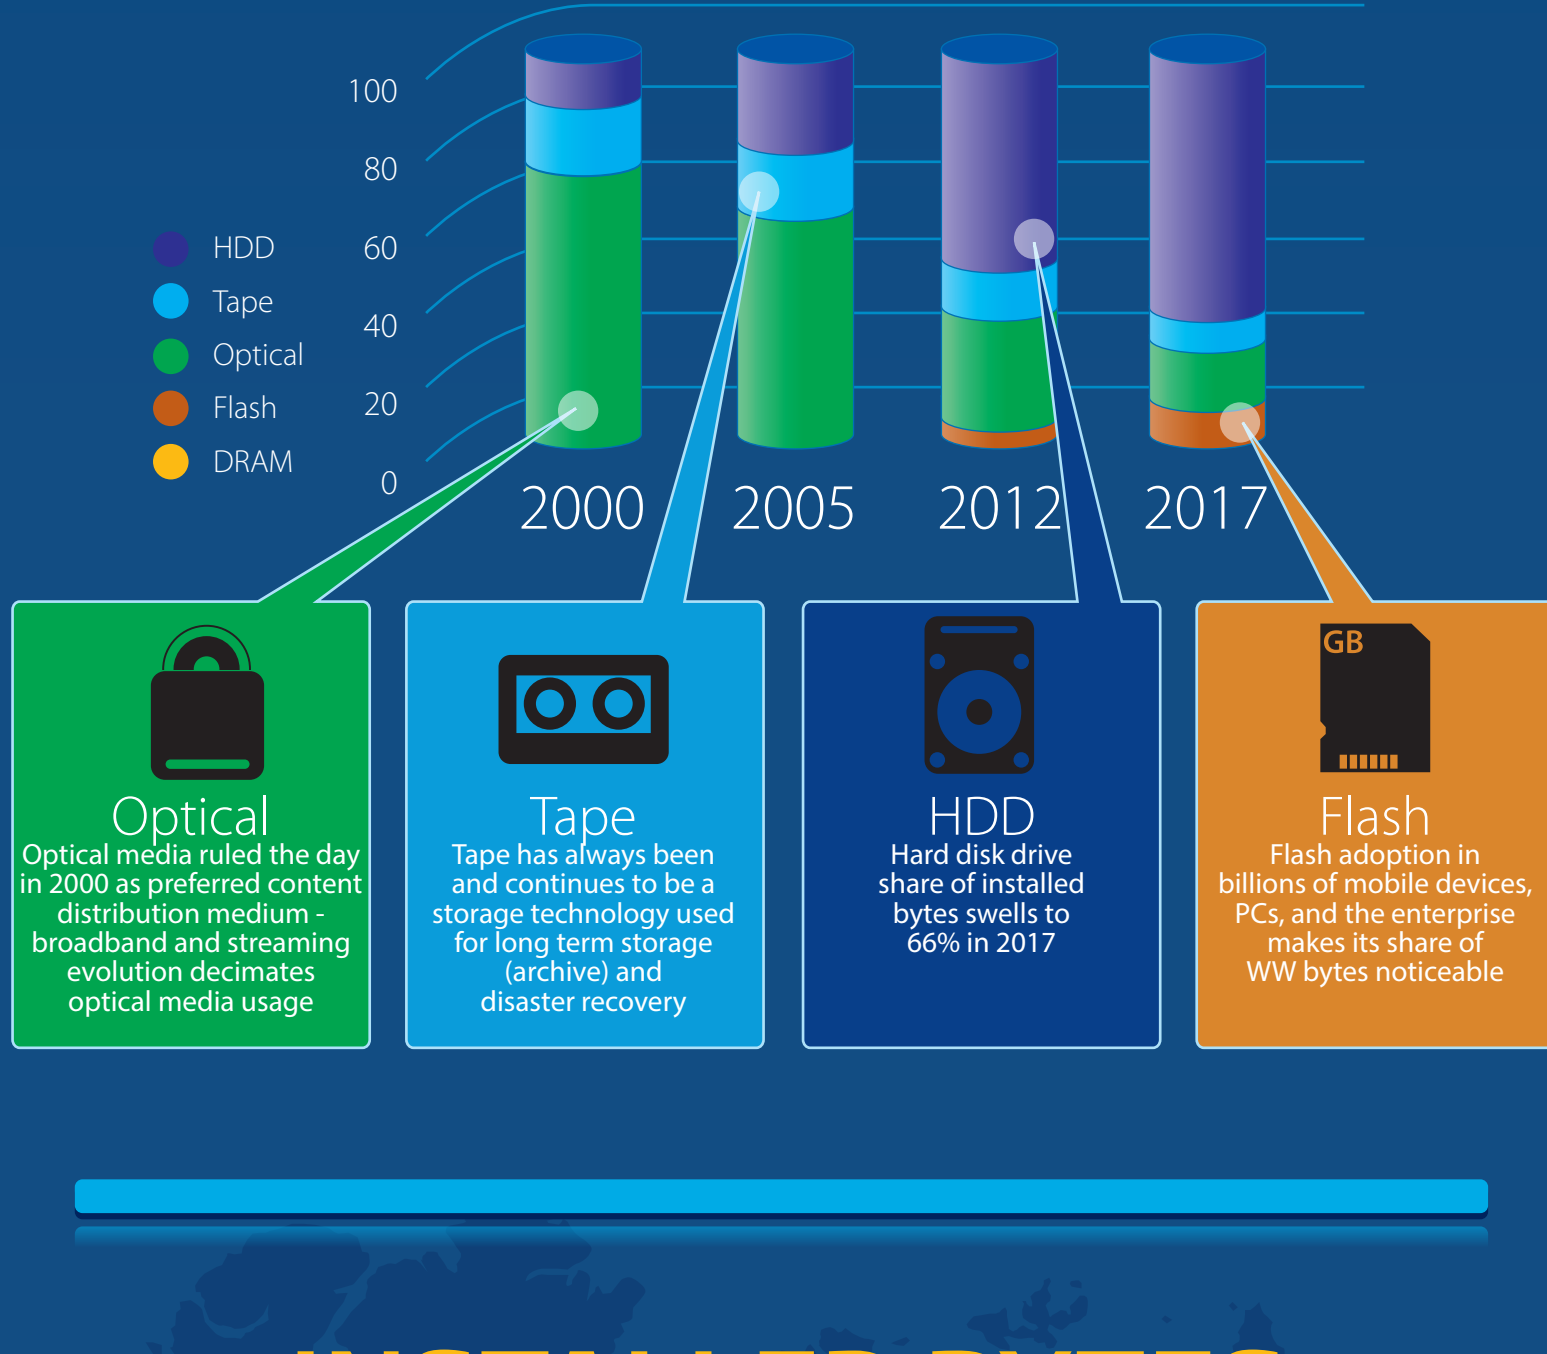

INSTALLED BYTES BY MEDIA TYPE WORLDWIDE