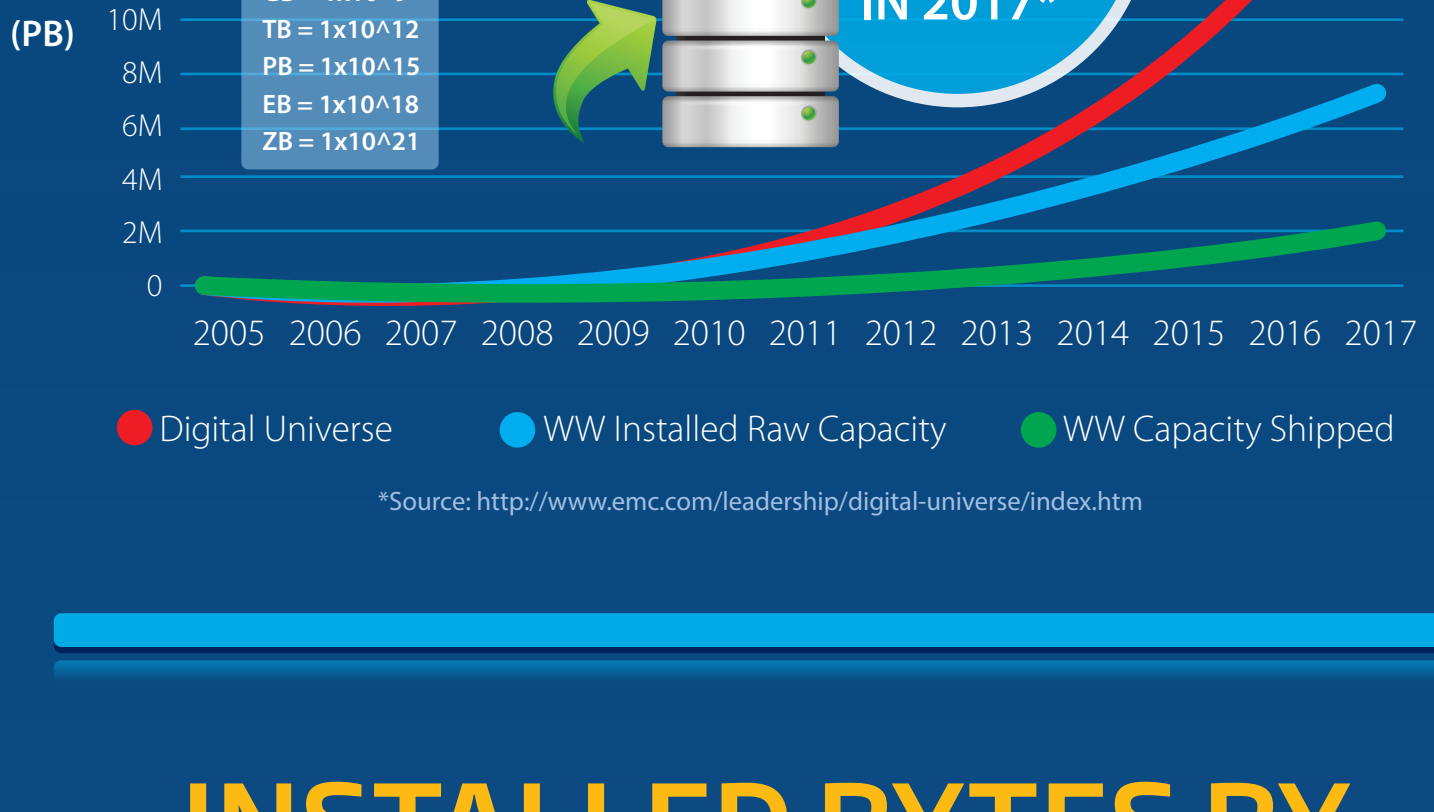

# WHERE IN THE WORLD IS STORAGE

Byte Density Across the Globe

## THE GROWING IMPORTANCE OF DATA

Compare digital universe with WW installed raw capacity with WW capacity shipped