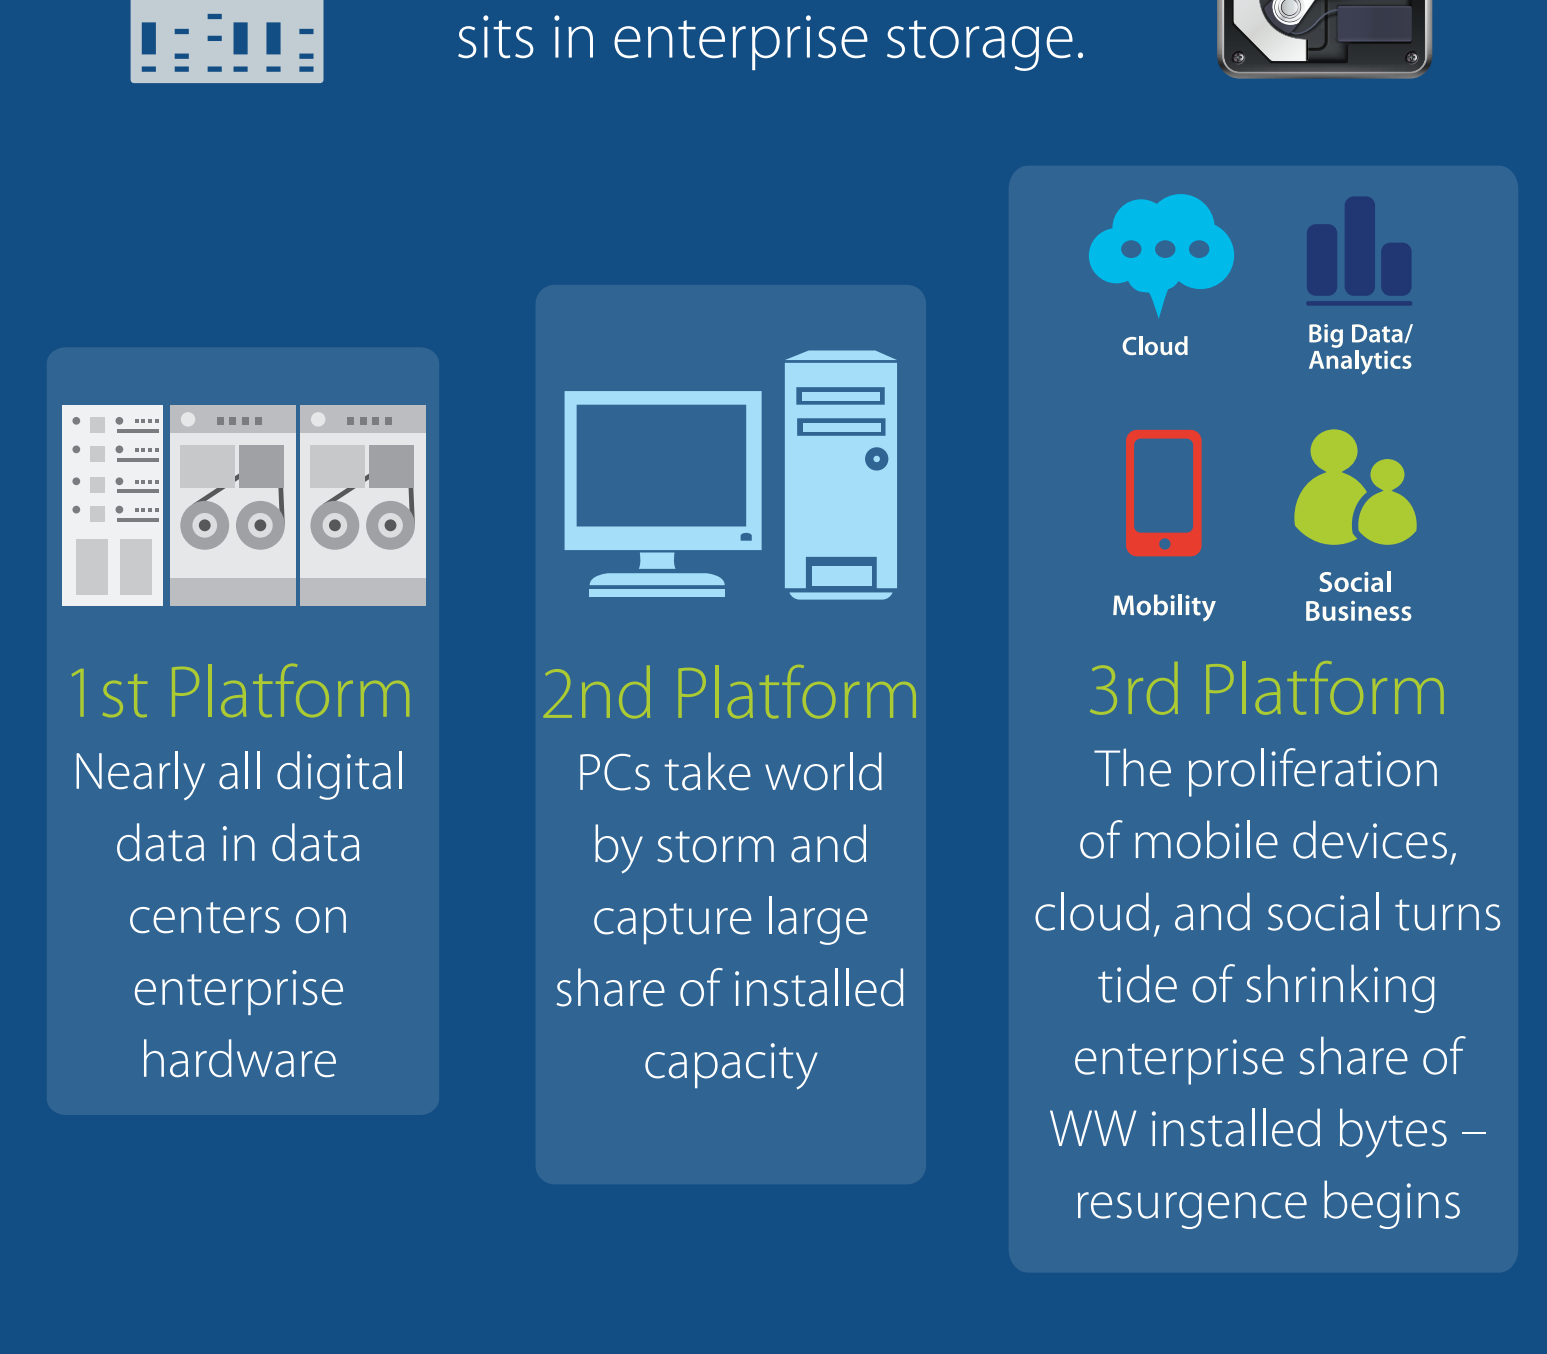

RESURGENCE OF ENTERPRISE DOMINANCE